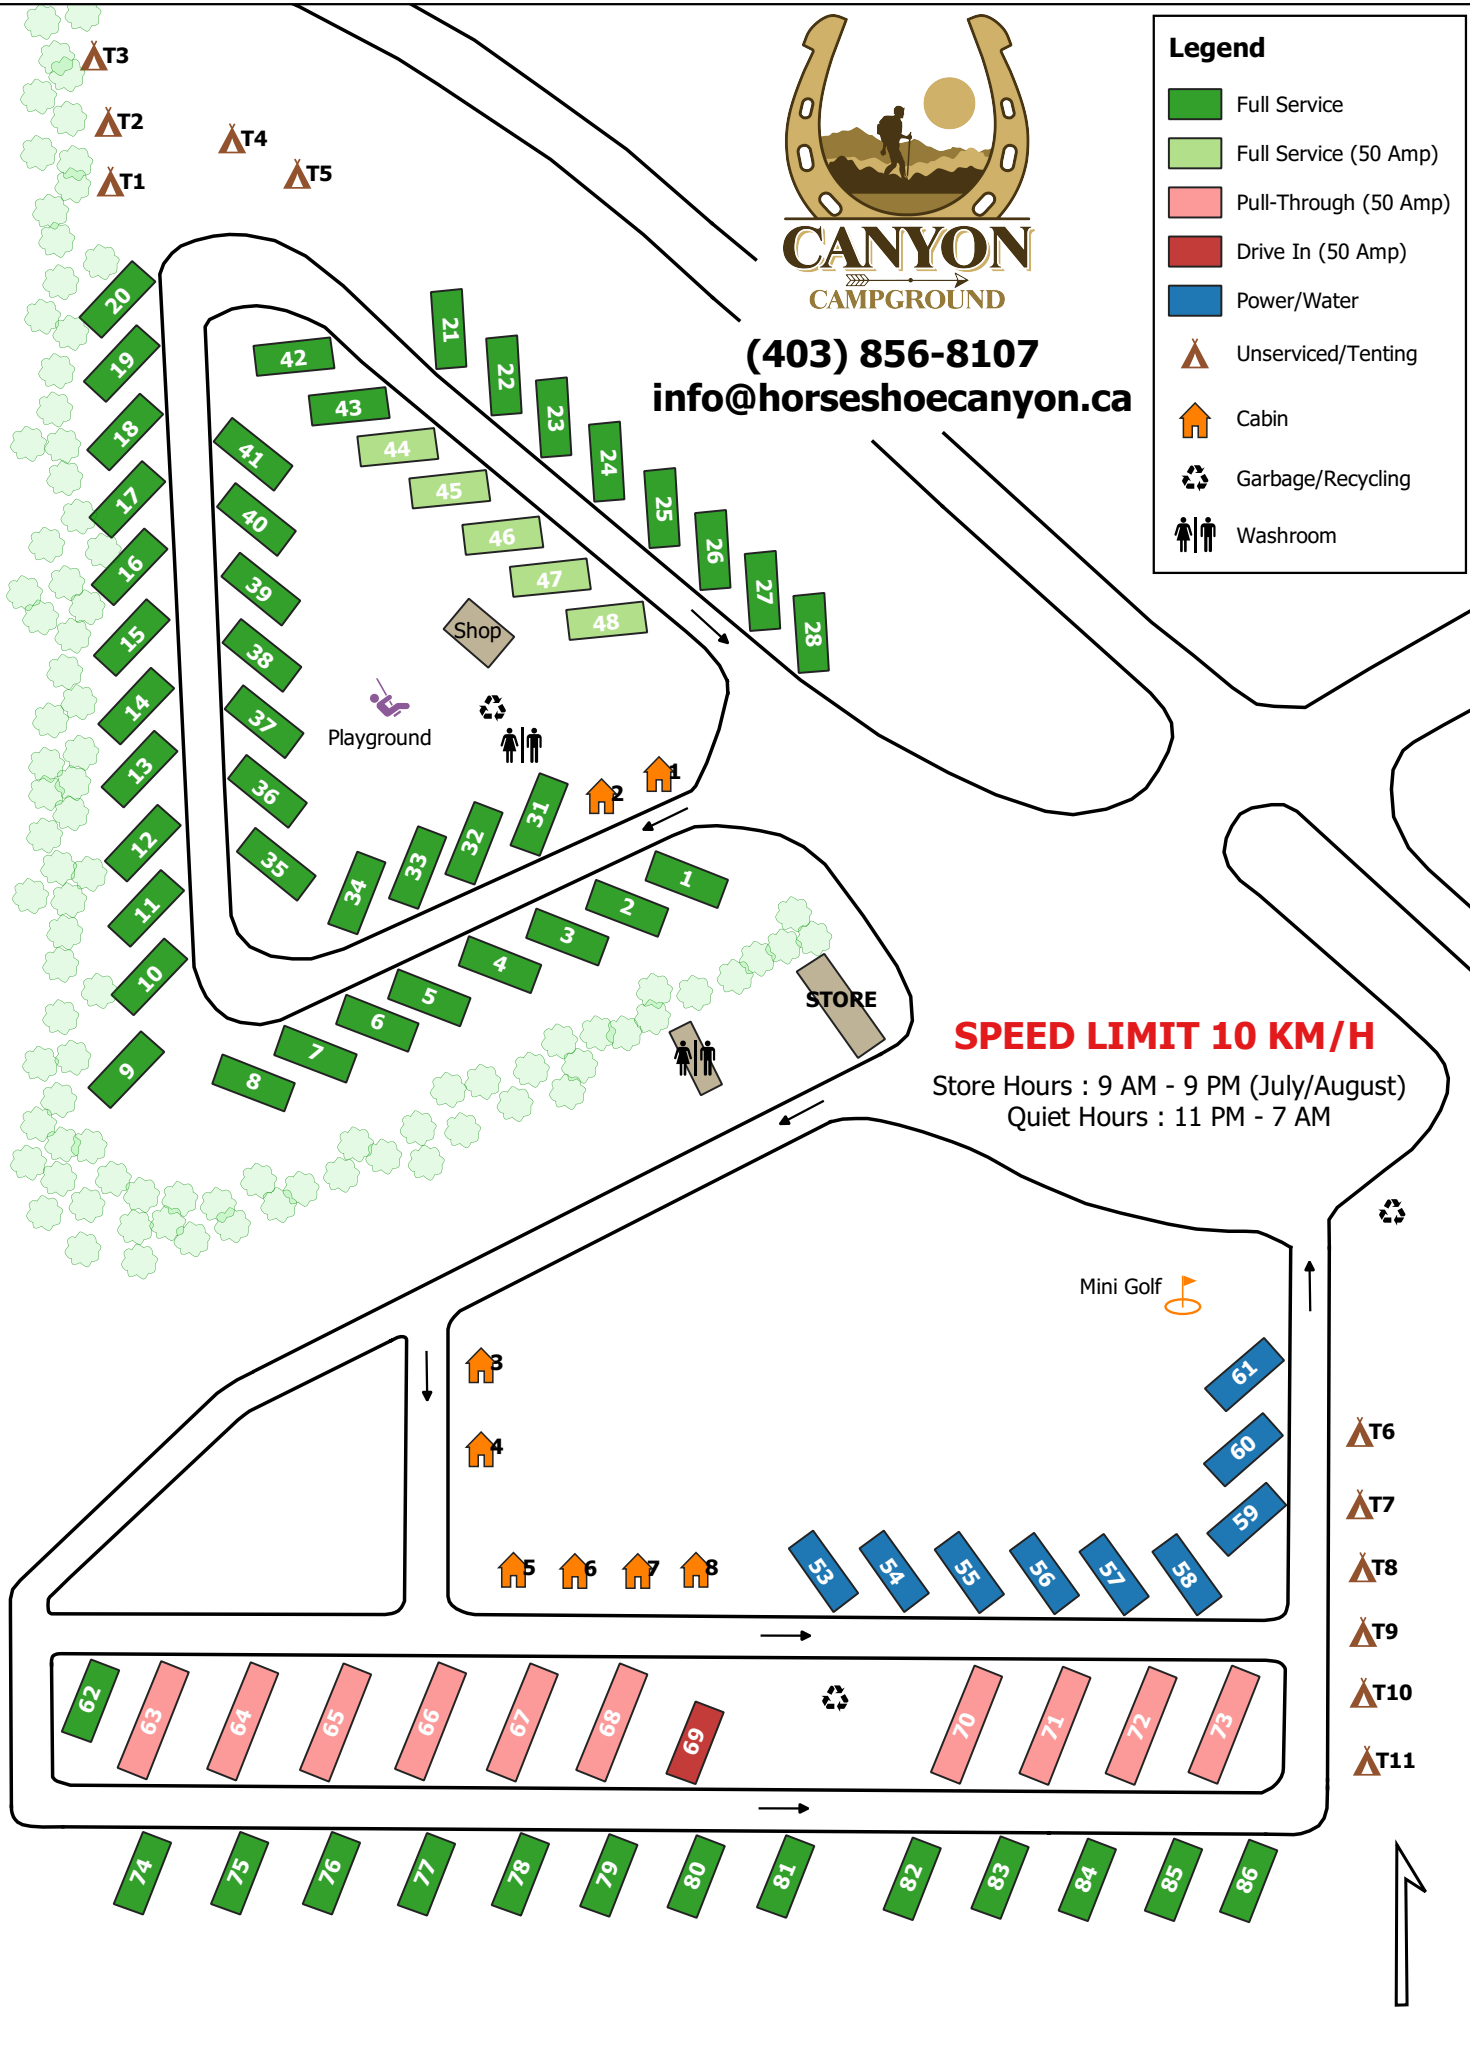

CANYON
CAMPGROUND

(403) 856-8107

info@horseshoecanyon.ca

Legend

- Full Service
- Full Service (50 Amp)
- Pull-Through (50 Amp)
- Drive In (50 Amp)
- Power/Water
- Unserviced/Tenting
- Cabin
- Garbage/Recycling
- Washroom

SPEED LIMIT 10 KM/H

Store Hours : 9 AM - 9 PM (July/August)

Quiet Hours : 11 PM - 7 AM